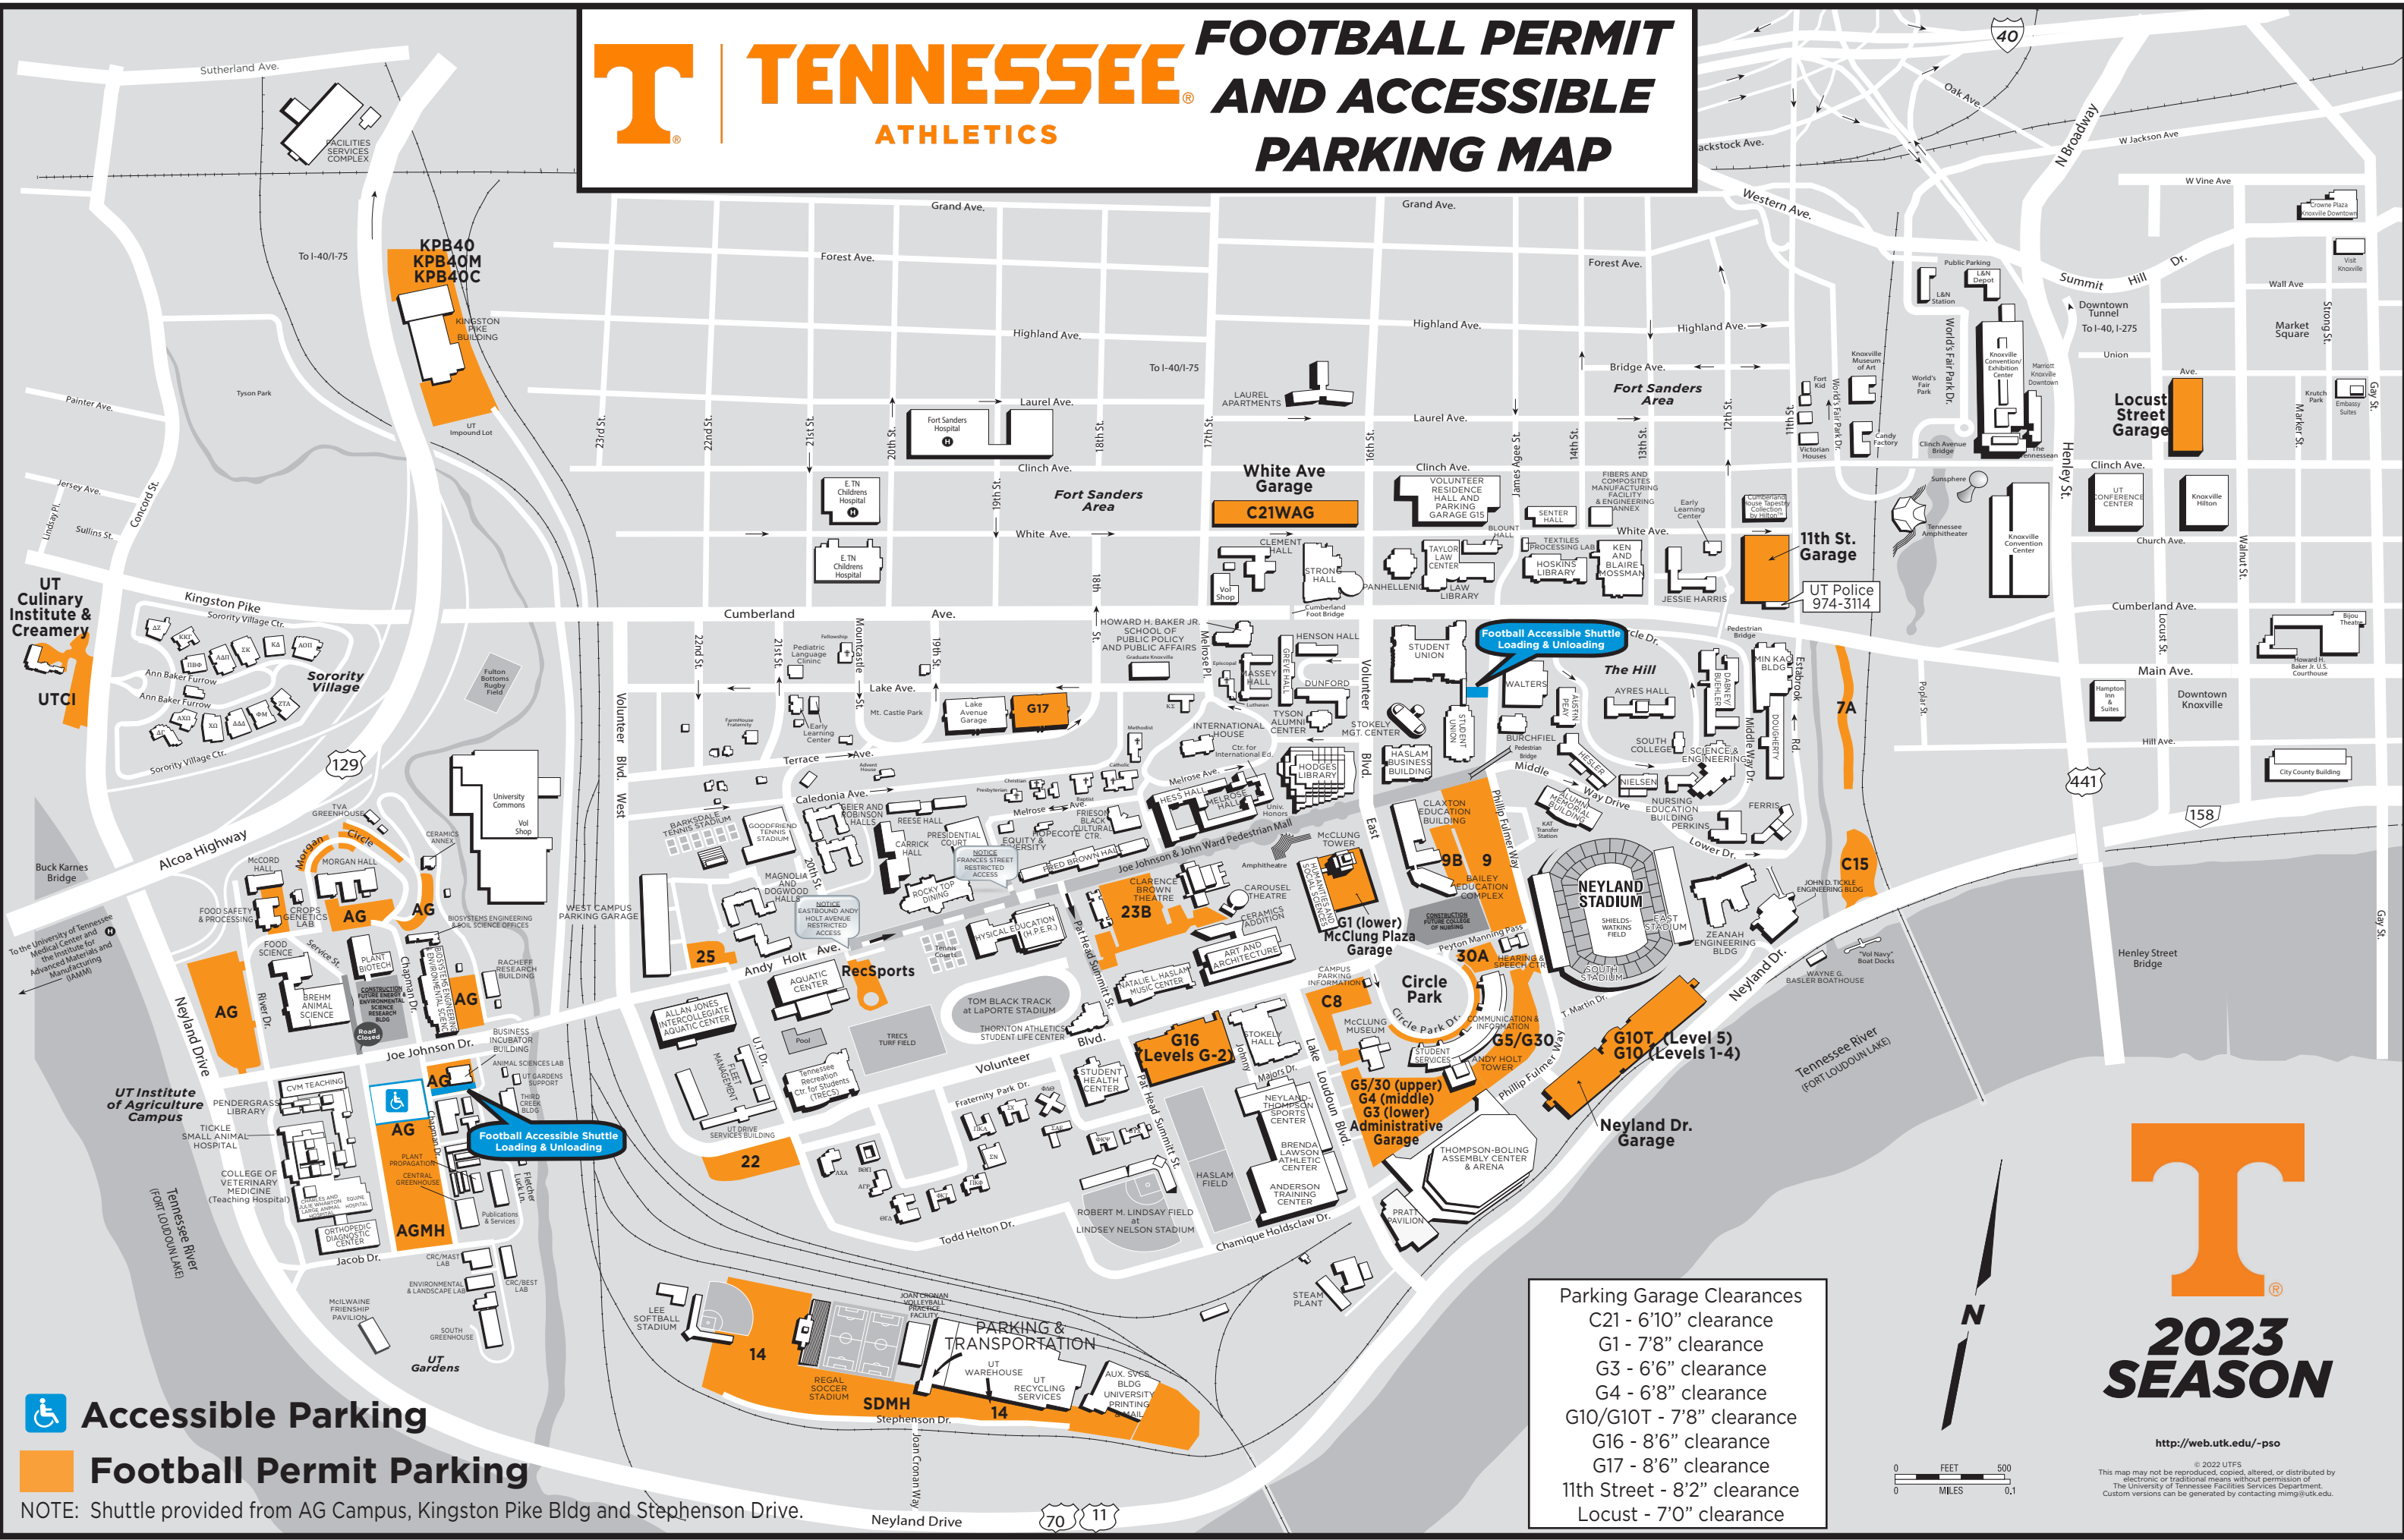

TENNESSEE ATHLETICS FOOTBALL PERMIT AND ACCESSIBLE PARKING MAP

Accessible Parking
Football Permit Parking

NOTE: Shuttle provided from AG Campus, Kingston Pike Bldg and Stephenson Drive.

Parking Garage Clearances	
C21	6'10" clearance
G1	7'8" clearance
G3	6'6" clearance
G4	6'8" clearance
G10/G10T	7'8" clearance
G16	8'6" clearance
G17	8'6" clearance
11th Street	8'2" clearance
Locust	7'0" clearance

2023 SEASON

<http://web.utk.edu/~ps>